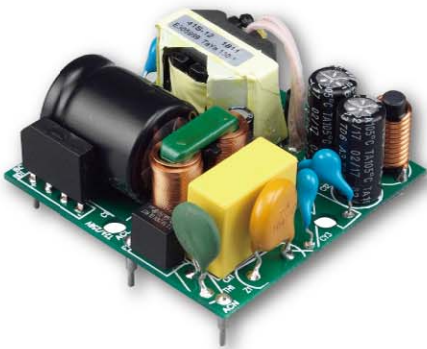

2019

Downsized Double the Power

Peak Load 200%

25W → **50W** 40W → **80W**
60W → **120W** 80W → **160W**

CFM25S (25 Watts)

- Size : 2x1.1 Inches
- Efficiency Up to 87%

CFM41S (40 Watts)

- Size : 2x2 Inches
- Efficiency Up to 88%

CFM61S (60 Watts)

- Size : 2x2 Inches
- Efficiency Up to 90%

CFM81S (80 Watts)

- Size : 2x3 Inches
- Efficiency Up to 90%

Powering Your Ideas™
AC-DC & DC-DC Power Supplies

www.cincon.com

Tiny, but they are MIGHTY!!

CFM12S (12 Watts)

- Size : 1x1.5 Inches
- Efficiency Up to 84%

CFM06S (6 Watts)

- Size : 0.76x1.55 Inches
- Efficiency Up to 81%

CFM260S (260 Watts)

- Size : 2x4 Inches
- Efficiency Up to 93%

CFM150S (150 Watts)