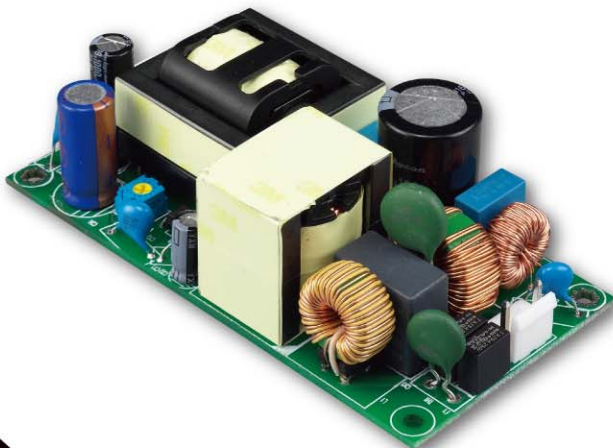

2019

Downsized Double the Power

Peak Load 200%

25W → **50W** 40W → **80W**
60W → **120W** 80W → **160W**

CFM25S (25 Watts)

- Size : 2x1.1 Inches
- Efficiency Up to 87%

CFM41S (40 Watts)

- Size : 2x2 Inches
- Efficiency Up to 88%

CFM61S (60 Watts)

- Size : 2x2 Inches
- Efficiency Up to 90%

CFM81S (80 Watts)

- Size : 2x3 Inches
- Efficiency Up to 90%

Powering Your Ideas™
AC-DC & DC-DC Power Supplies

www.cincon.com

Tiny, but they are MIGHTY!!

CFM12S (12 Watts)

- Size : 1x1.5 Inches
- Efficiency Up to 84%

CFM06S (6 Watts)

- Size : 0.76x1.55 Inches
- Efficiency Up to 81%

CFM260S (260 Watts)

- Size : 2x4 Inches
- Efficiency Up to 93%

CFM150S (150 Watts)