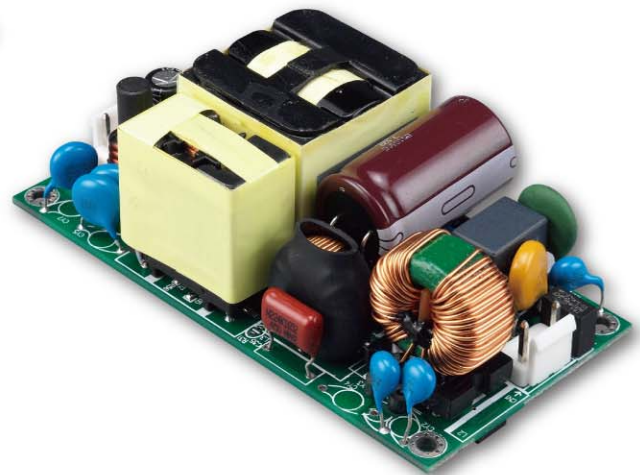

CINCON ELECTRONICS CO LTD
e mail | sales@cincon.com.tw
www.cincon.com